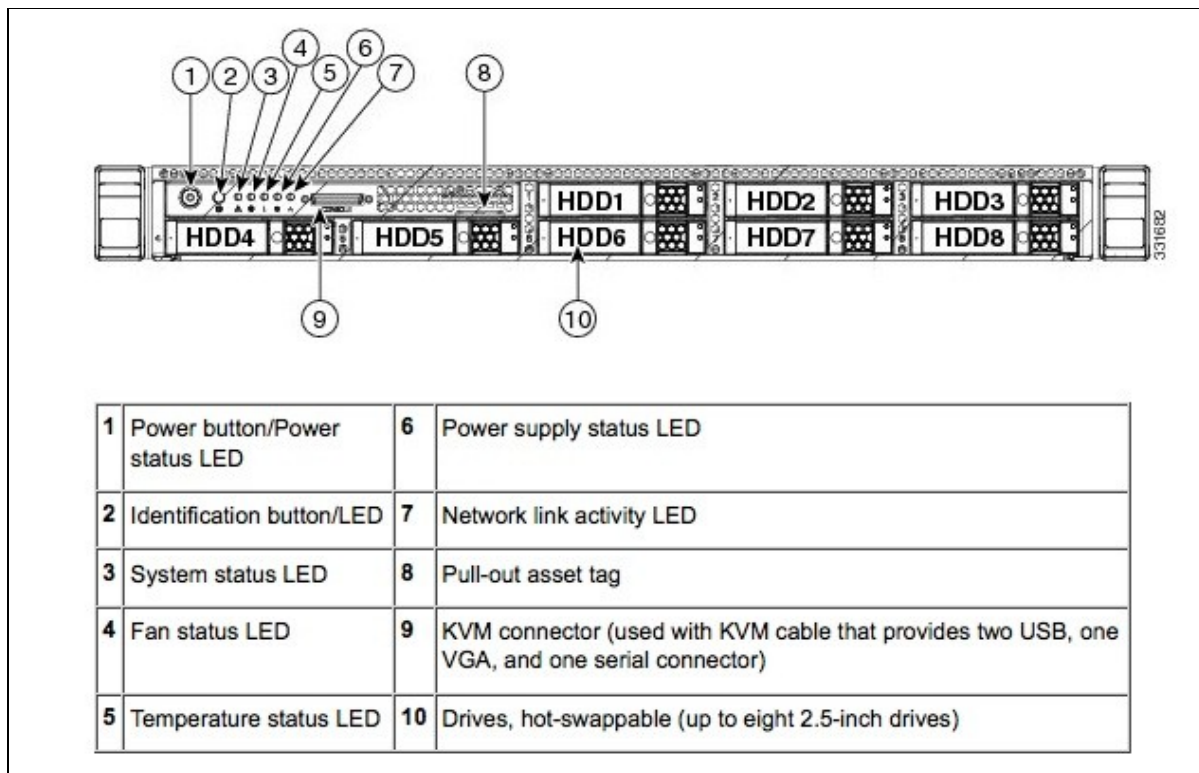

Custom Search:

Contents

- [1 Introduction](#)
- [2 Hardware Configuration](#)
 - ◆ [2.1 C220 M3S \(SFF\) TRC#2](#)
- [3 Related Hardware Documentation](#)
 - ◆ [3.1 Monitoring and Alarming for Cisco UCS](#)
 - ◆ [3.2 Other Key Cisco UCS Documents](#)

Introduction

This web page describes UCS C220 1RU hardware for Cisco Business Edition 6000.

Hardware Configuration

The following figure shows the C220 M3 Smallform factor and features.

The following table describes UCS C220 Hardware configuration.